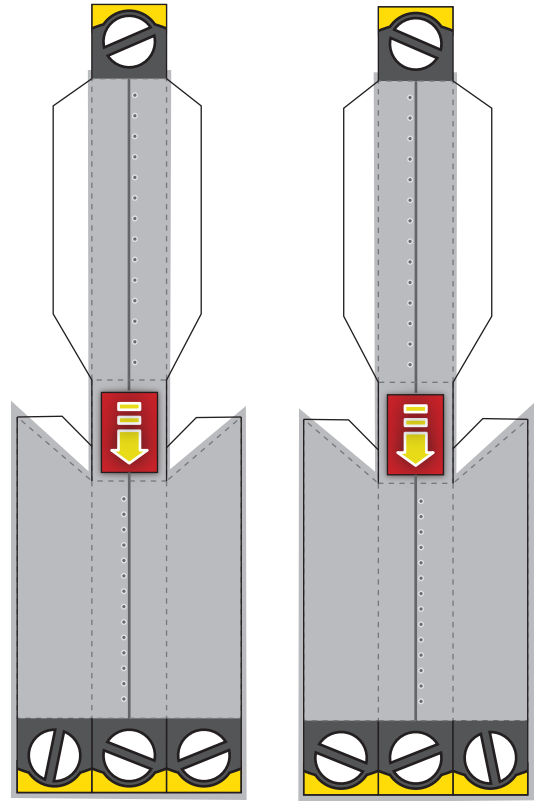

legs

upper arms

This Angry Robot No. 1 Kit is designed by Sandy Noble for Up To Much. Copyright Sandy Noble 2009. www.uptomuch.co.uk contact: sn@uptomuch.co.uk

eyes

teeth

score every second line

PLEASE DO NOT RESELL COPIES OR PRINTS OF THIS DESIGN WITHOUT PERMISSION FROM THE COPYRIGHT HOLDER.