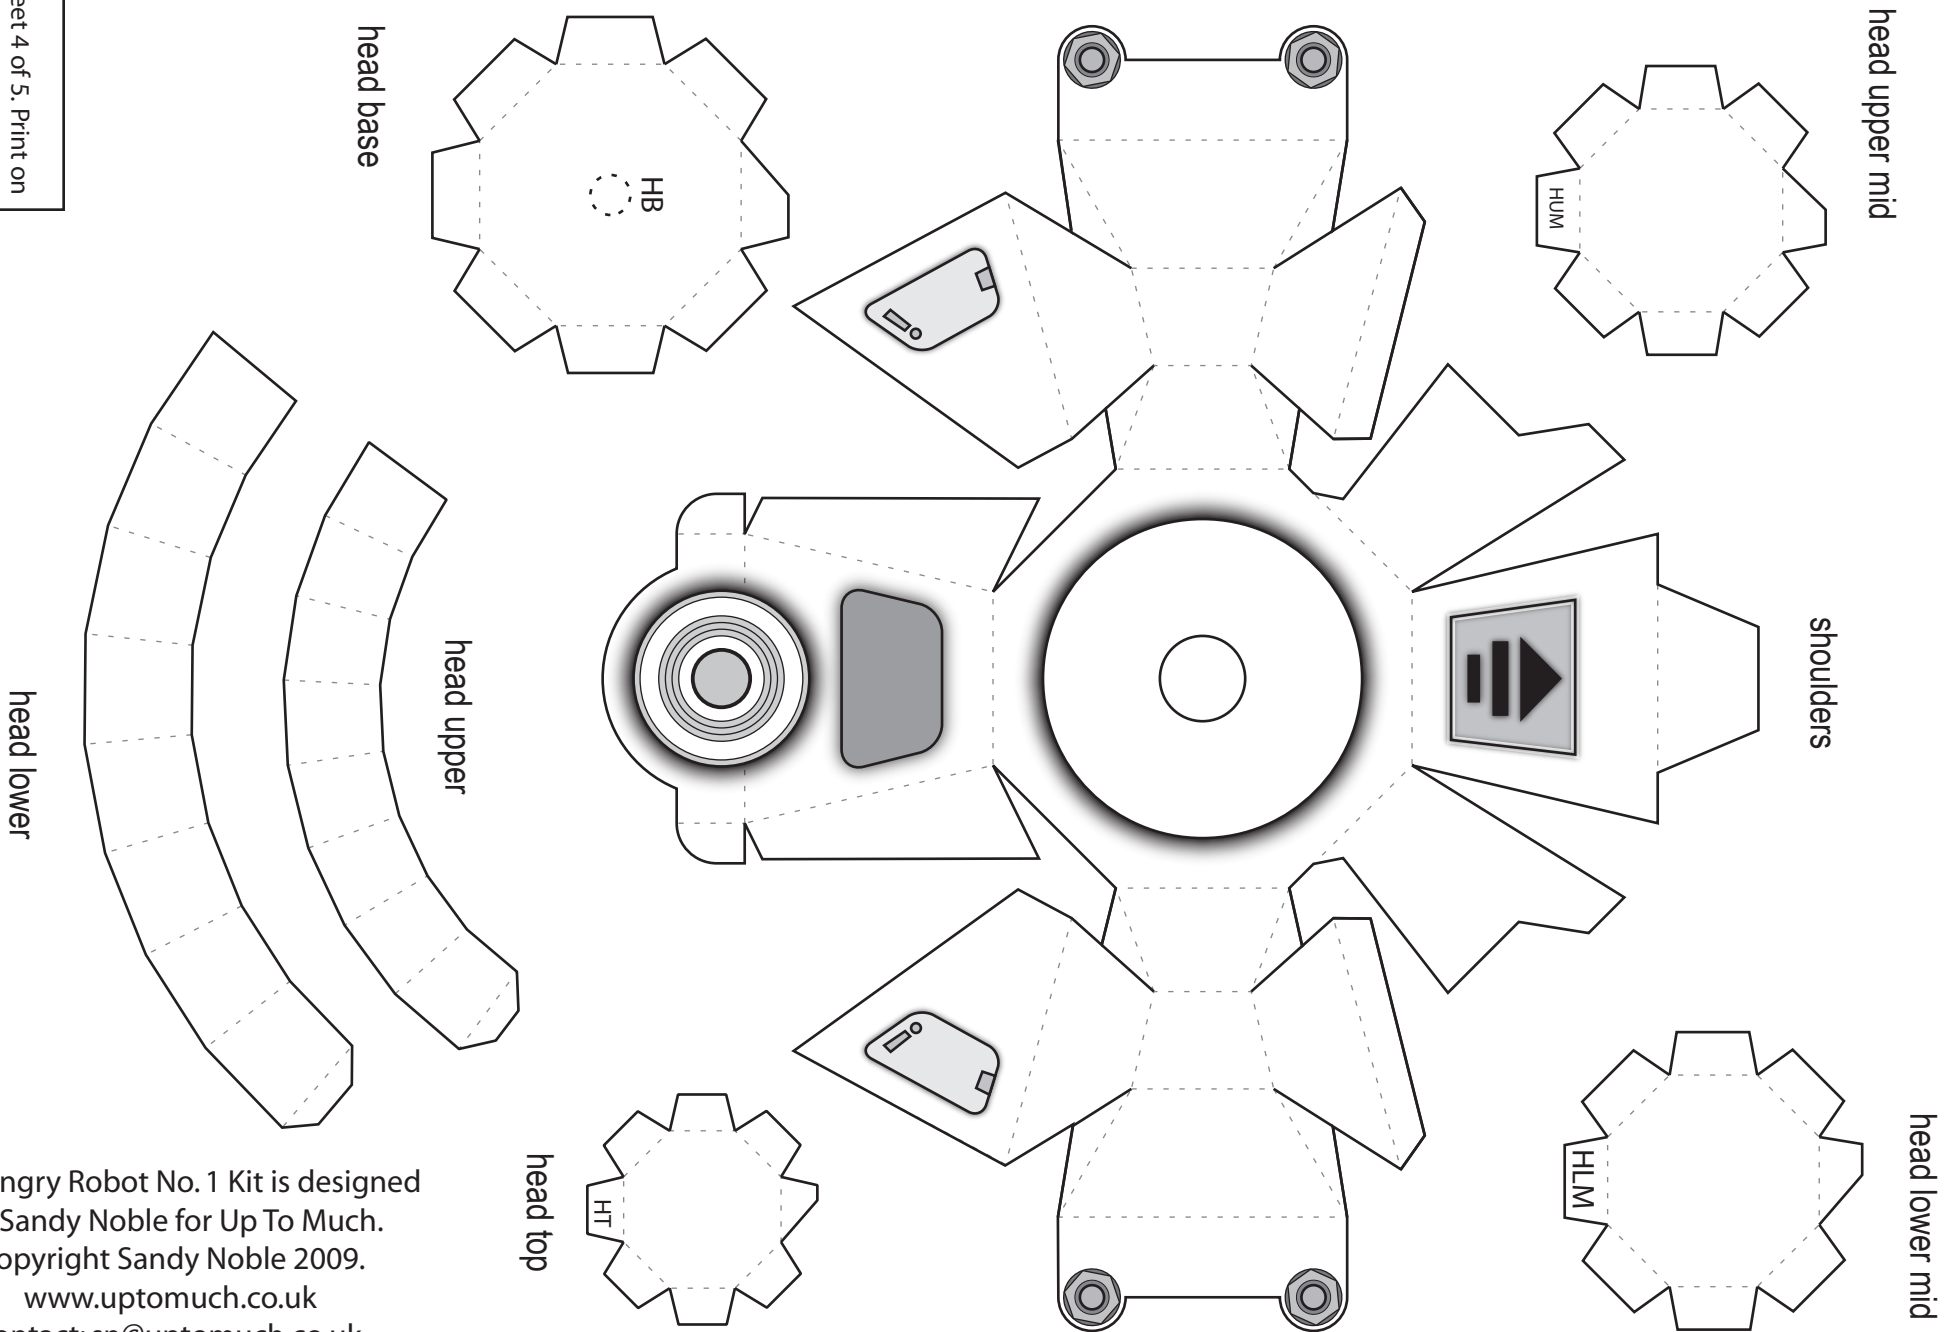

Sheet 4 of 5. Print on an A3 sheet. Do not scale.

This Angry Robot No. 1 Kit is designed by Sandy Noble for Up To Much. Copyright Sandy Noble 2009. www.uptomuch.co.uk contact: sn@uptomuch.co.uk

PLEASE DO NOT RESELL COPIES OR PRINTS OF THIS DESIGN WITHOUT PERMISSION FROM THE COPYRIGHT HOLDER.